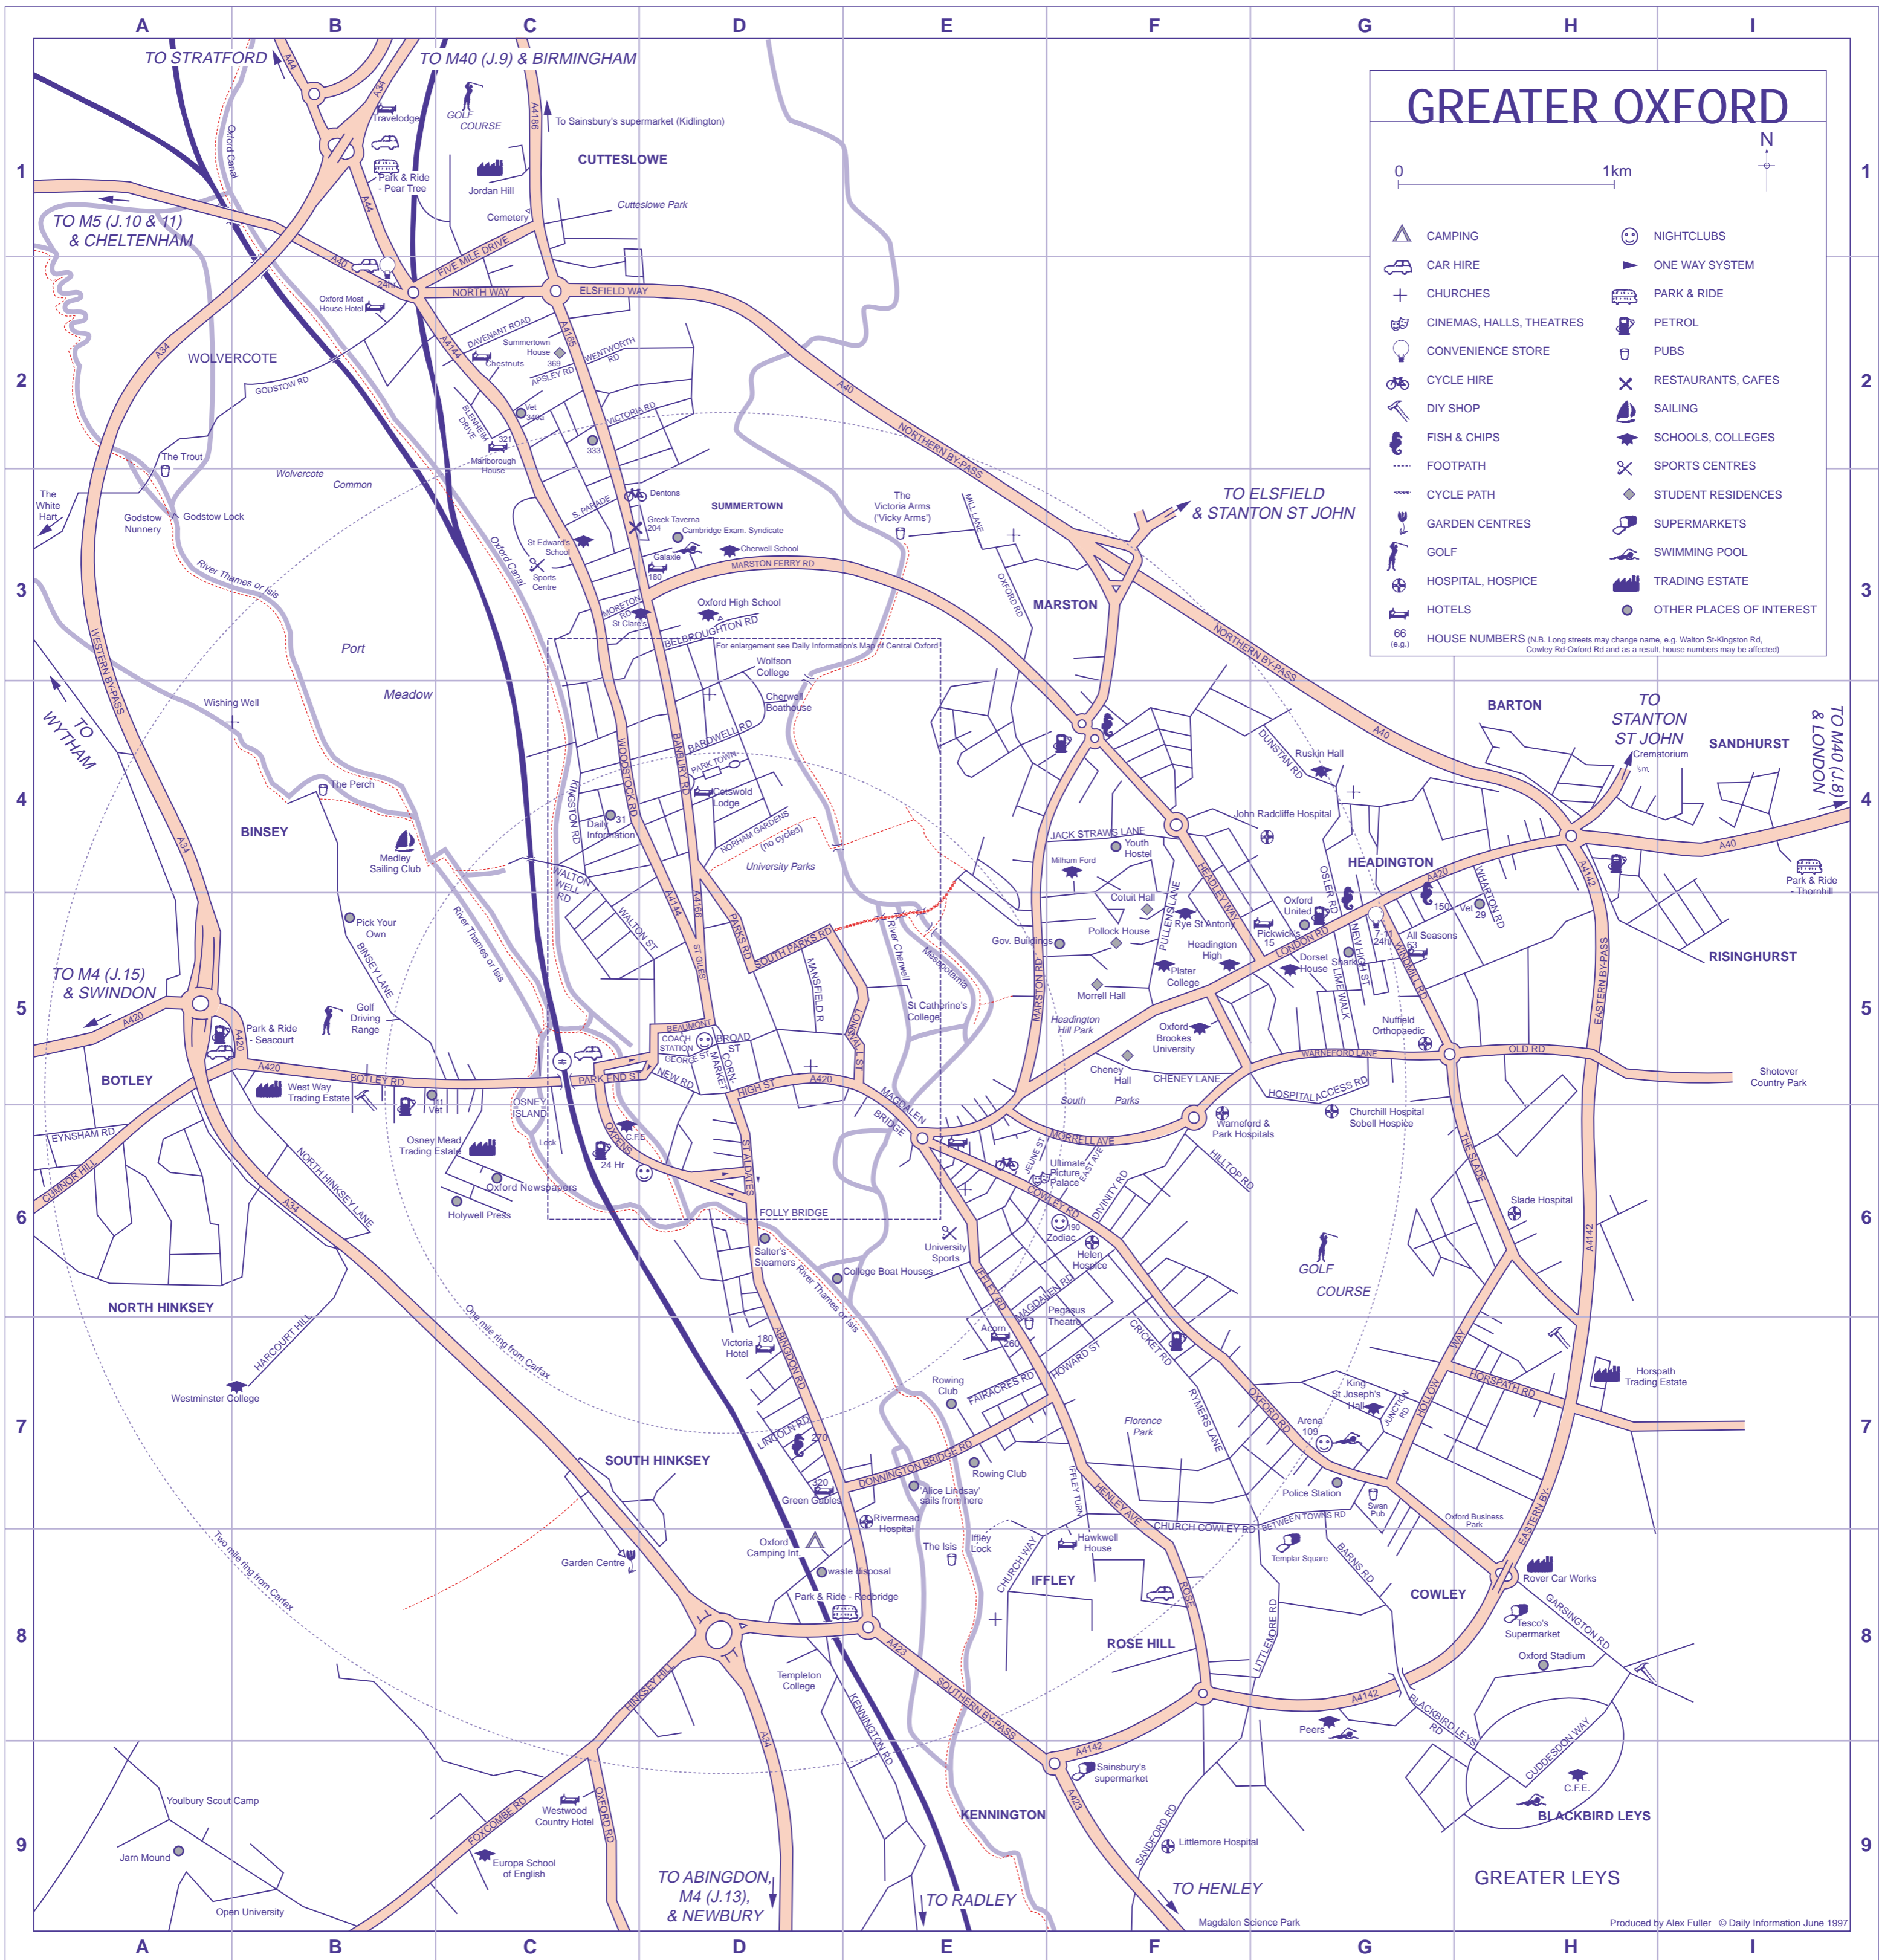

DAILY INFORMATION'S MAP OF GREATER OXFORD

Further copies available from
DAILY INFORMATION
31 Warnborough Rd, Oxford
TEL: (01865) 310011

AN IDIOSYNCRATIC INDEX TO AVOID CLUTTER, NOT ALL INDEXED ITEMS HAVE AN ICON ON THE MAP

Index continues below...

Produced by Alex Fuller © Daily Information June 1997